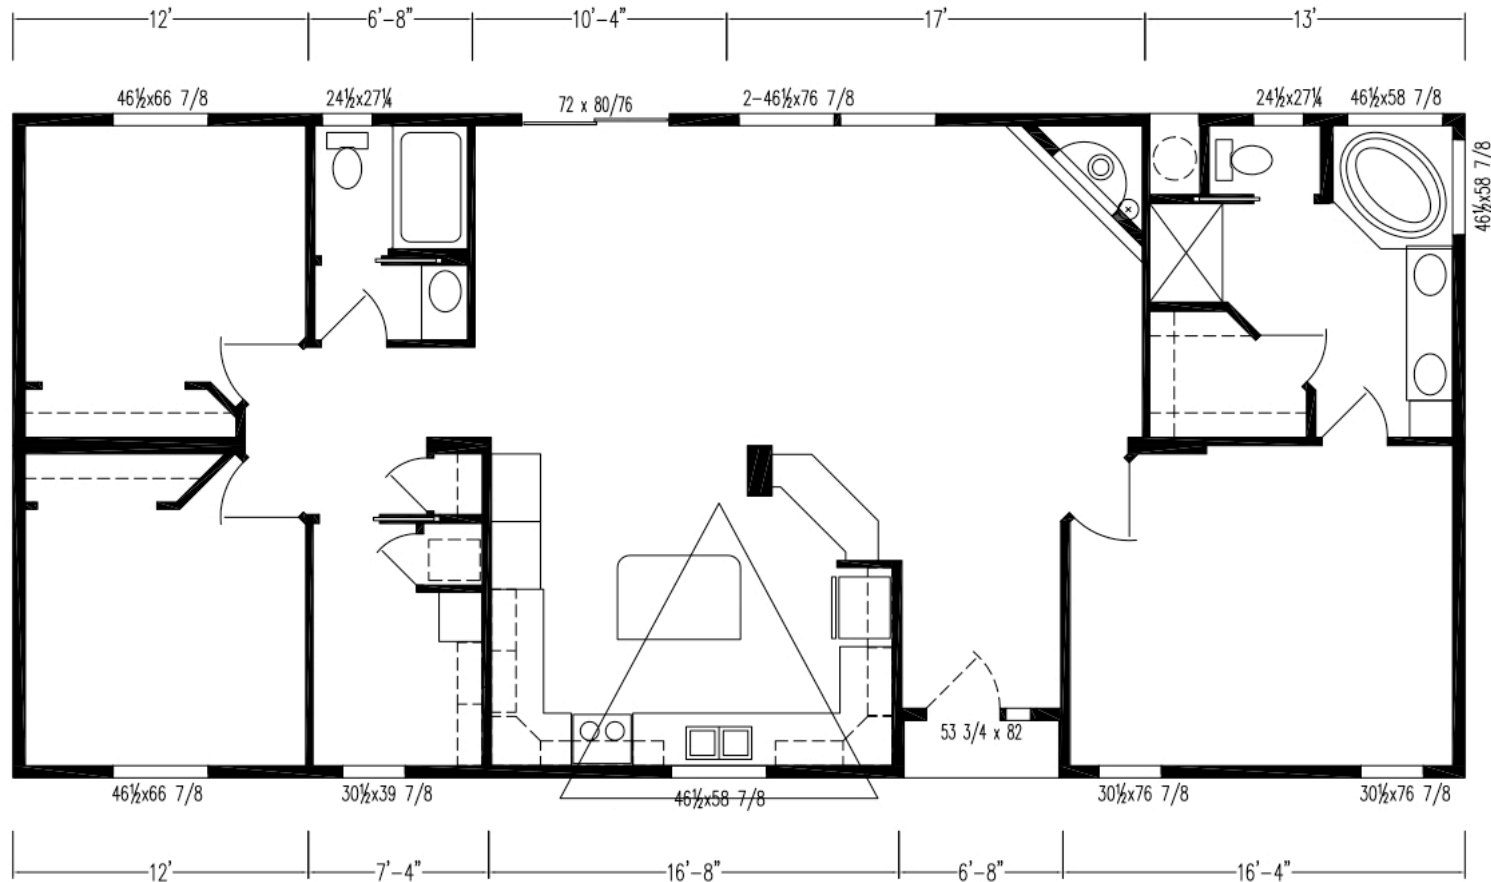

# The Redbud J243

1,558 SQ. FT.

3 Bed - 2 Bath

9' Flat Ceilings Throughout

## Sterling Home Showcase

2303 W. Atherton Drive . Manteca . CA 95337

209.823.9490

[www.sterlinghomeshowcase.com](http://www.sterlinghomeshowcase.com)

*All measurements are a close approximation. Contact sales staff for our extensive customization options and prices.*