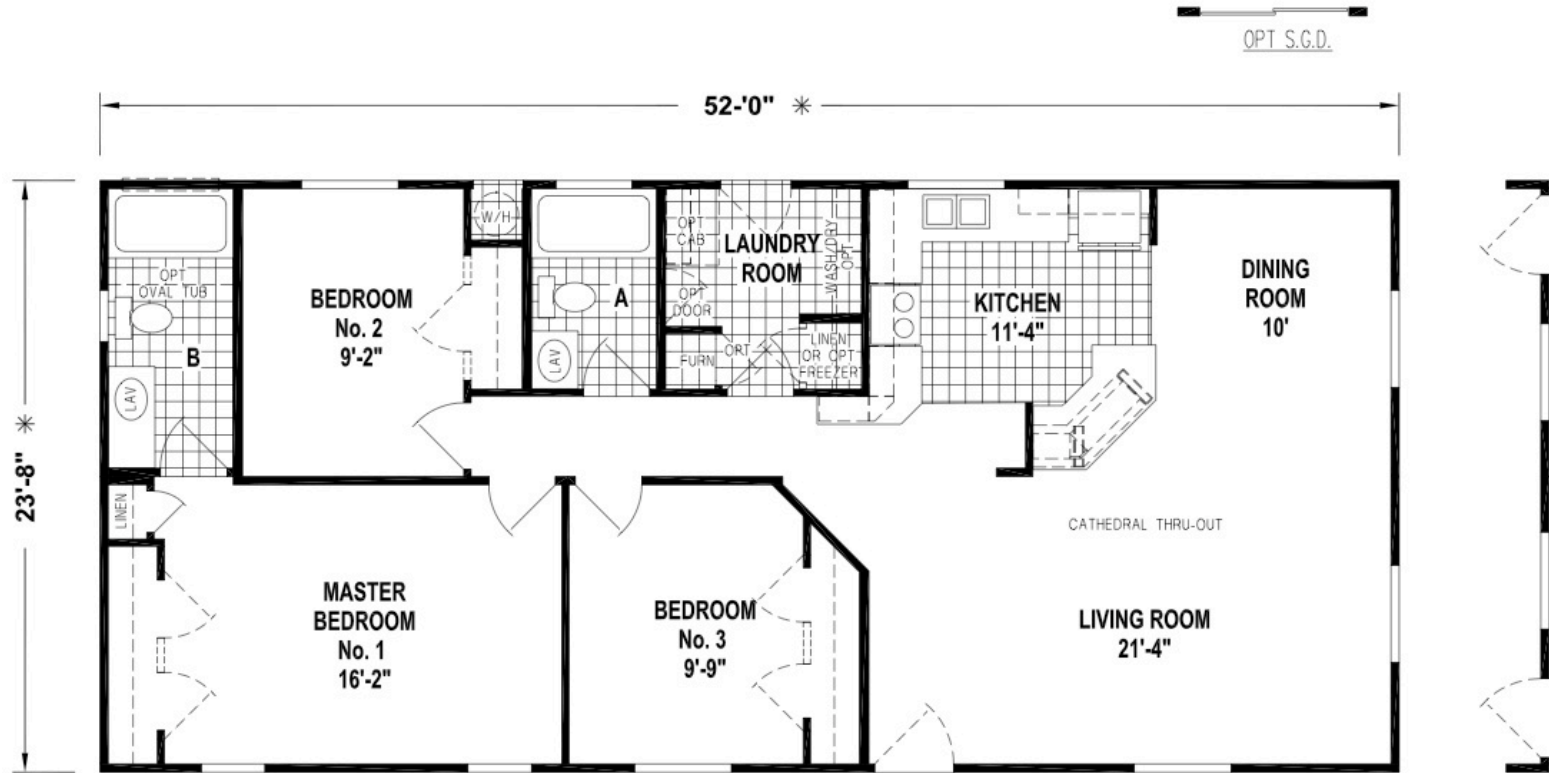

The Manzanita 3703

1,230 SQ. FT.

2 Bed - 2 Bath with Den/3rd Bedroom Option

Cathedral Ceilings Throughout

This floor plan differs slightly from our display model, which is shown with entry at the left side of end-wall, and a full length 6' porch.