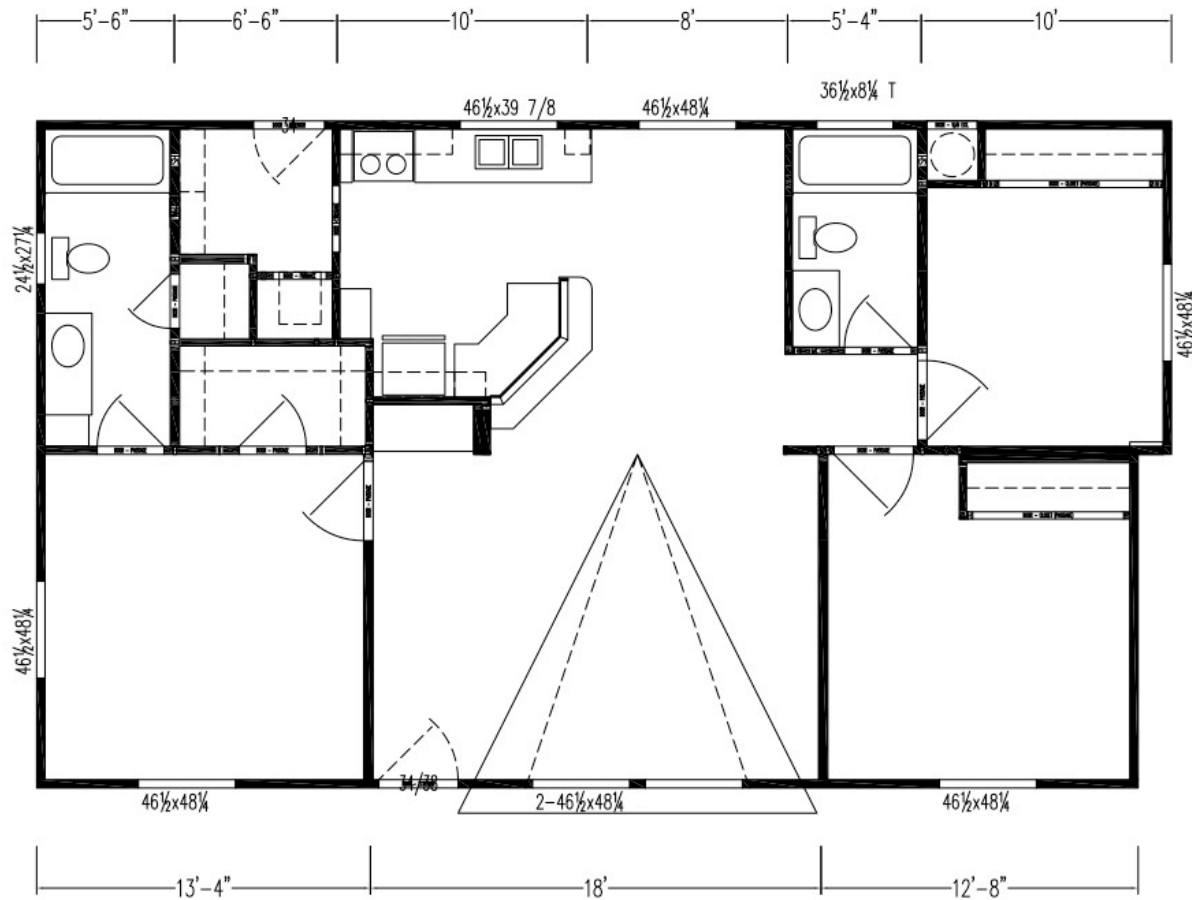

# The Laurel J231

1,191 SQ. FT.

3 Bed -- 2 Bath

Cathedral Ceilings Throughout

## Sterling Home Showcase

2303 W. Atherton Drive . Manteca . CA 95337

209.823.9490

[www.sterlinghomeshowcase.com](http://www.sterlinghomeshowcase.com)

*All measurements are a close approximation. Contact sales staff for our extensive customization options and prices.*