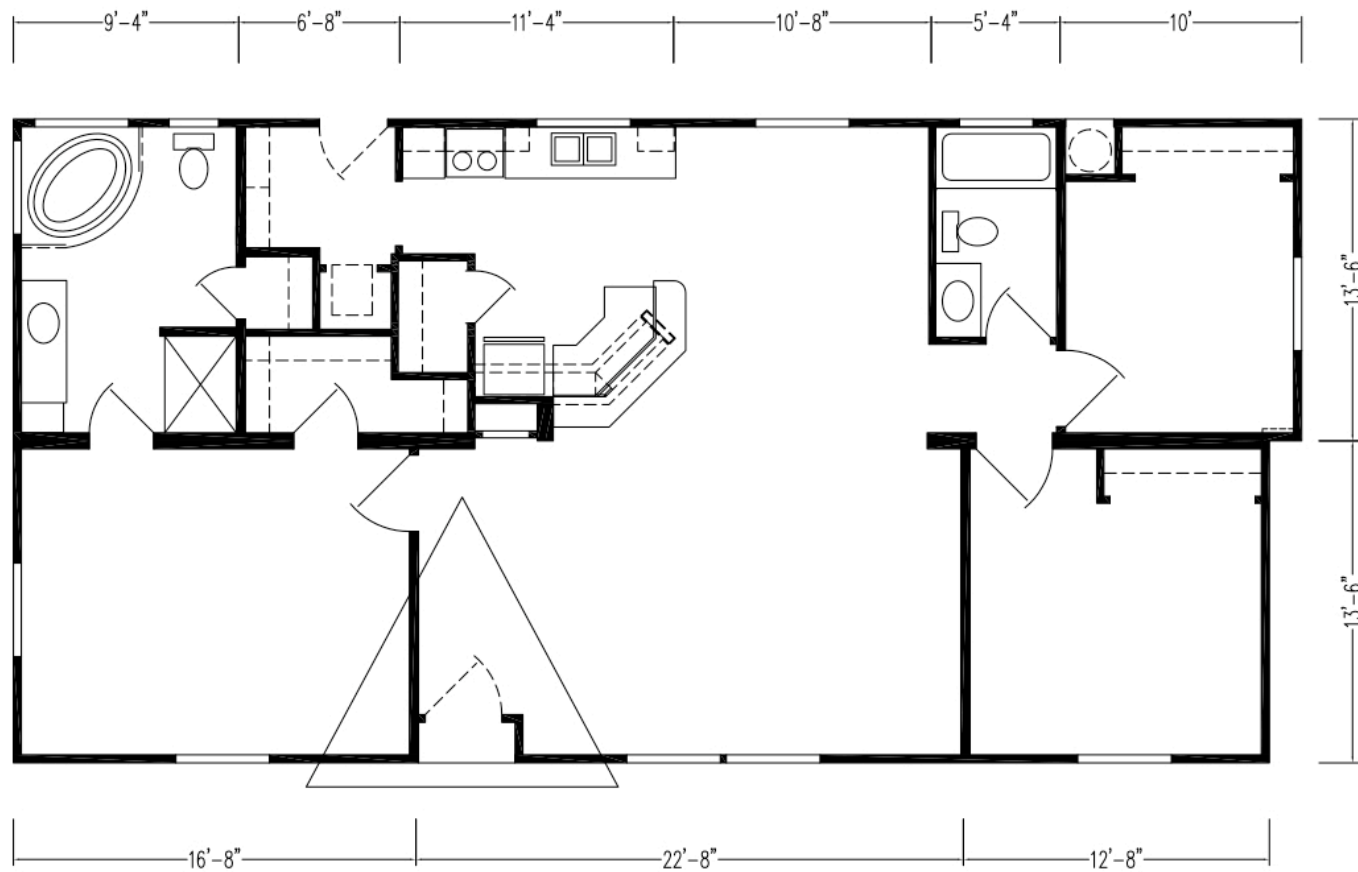

# The Hawthorne 6436

1,404 SQ. FT.

3 Bed -- 2 Bath

9' Flat Ceilings Throughout

## Sterling Home Showcase

2303 W. Atherton Drive . Manteca . CA 95337

209.823.9490

[www.sterlinghomeshowcase.com](http://www.sterlinghomeshowcase.com)

*All measurements are a close approximation. Contact sales staff for our extensive customization options and prices.*