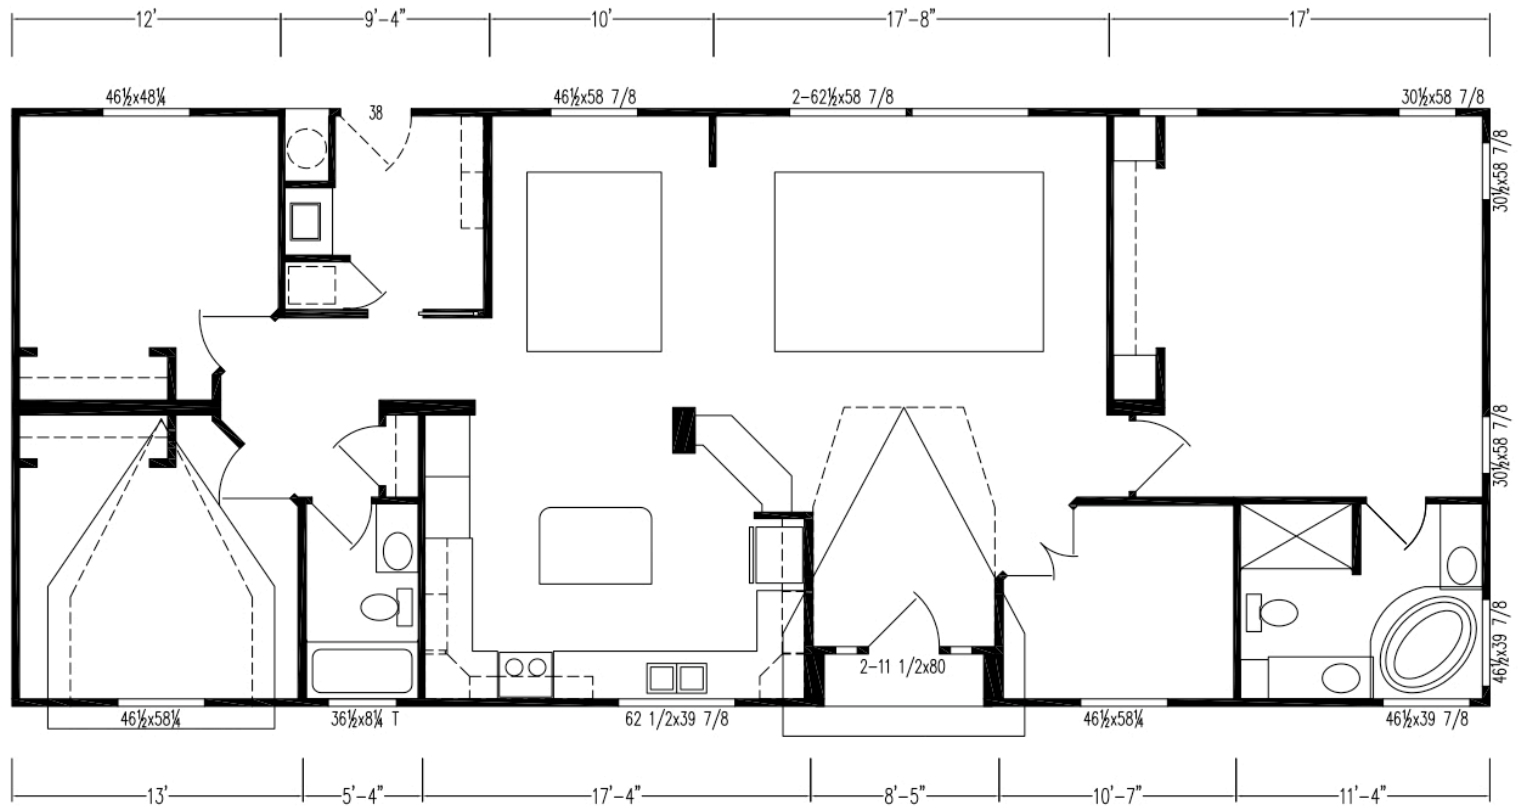

The Cypress 7434

1,782 SQ. FT.

3 Bed - 2 Bath with Den or Master Retreat Option
9-1/2' Tray Ceilings in Family Room and Dining

Sterling Home Showcase

2303 W. Atherton Drive . Manteca . CA 95337

209.823.9490

www.sterlinghomeshowcase.com

All measurements are a close approximation. Contact sales staff for our extensive customization options and prices.