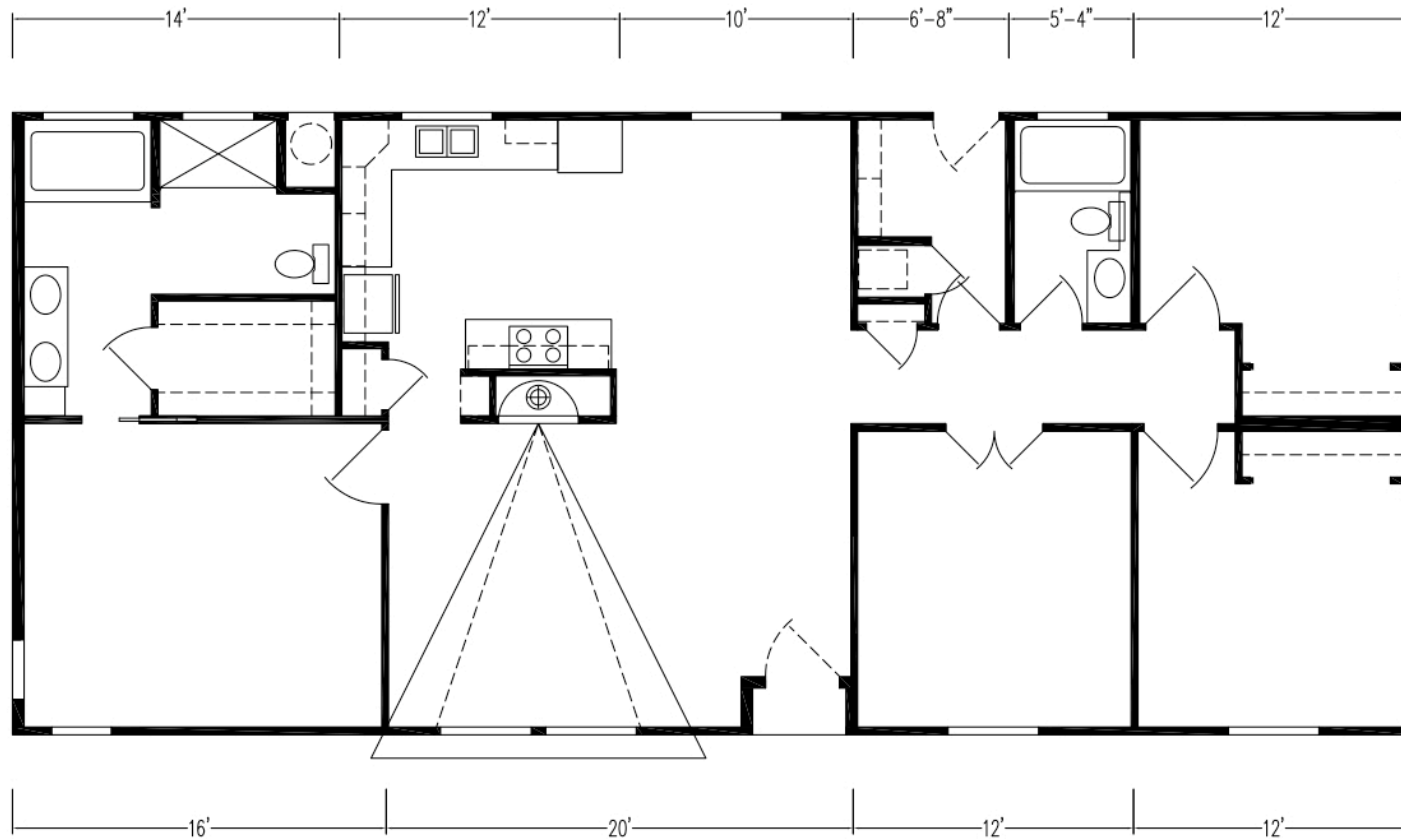

# The Cottonwood J242

1,600 SQ. FT.

3 Bed -- 2 Bath with 4th Bedroom or Den Option

Cathedral Ceilings Throughout

## Sterling Home Showcase

2303 W. Atherton Drive . Manteca . CA 95337

209.823.9490

[www.sterlinghomeshowcase.com](http://www.sterlinghomeshowcase.com)

*All measurements are a close approximation. Contact sales staff for our extensive customization options and prices.*