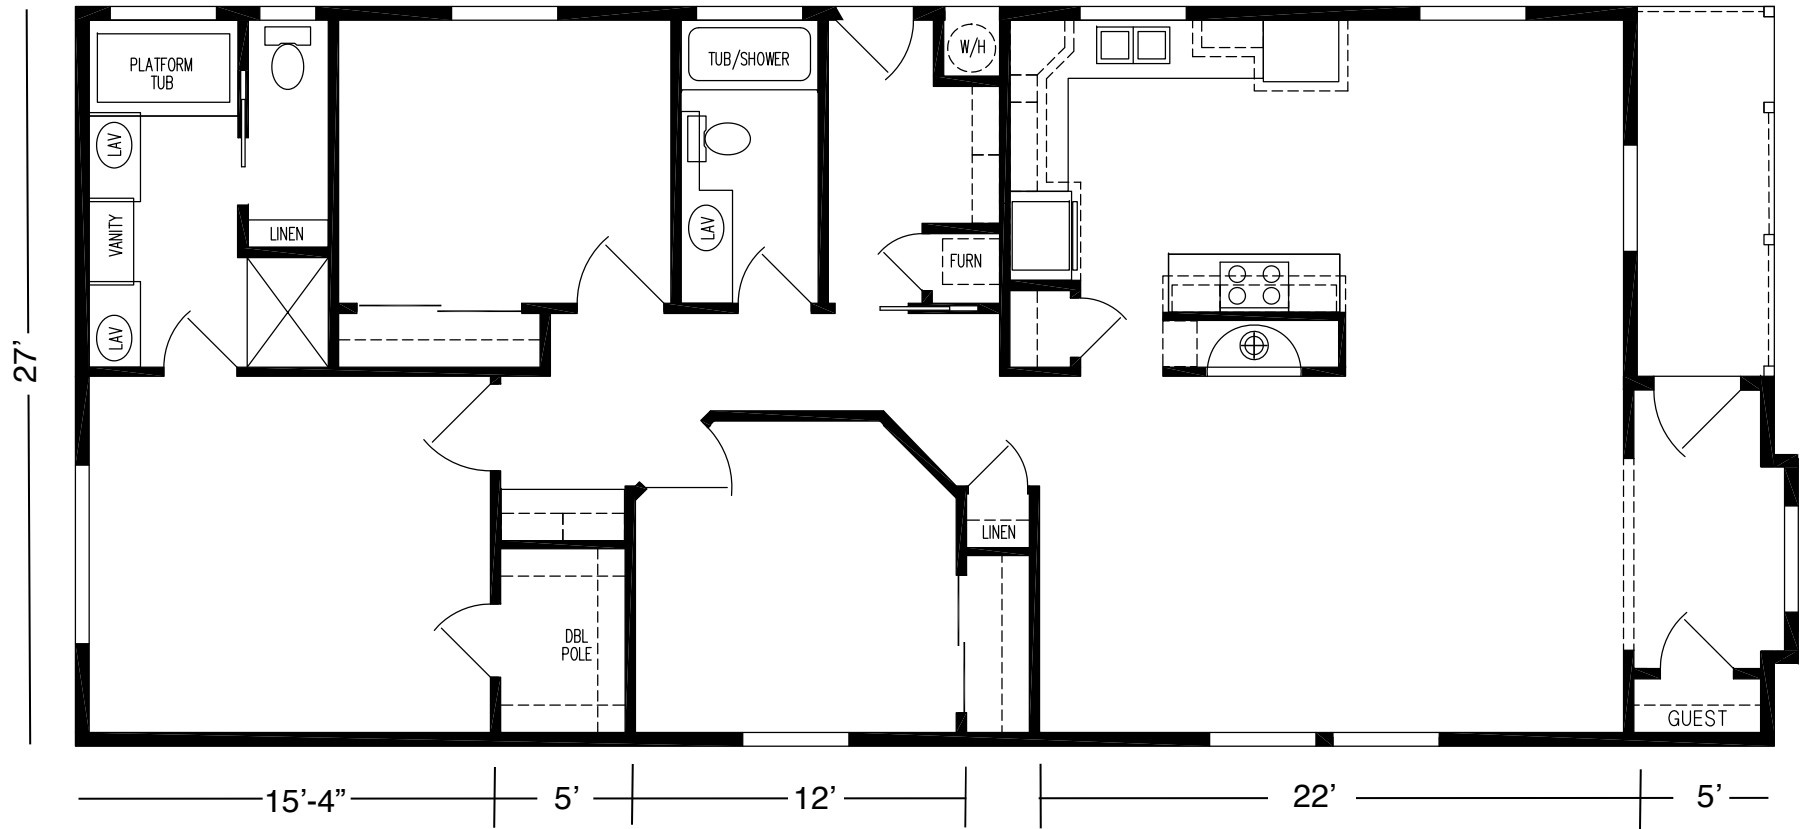

The Manzanita J239CT

1,499 SQ. FT.
3 Bed -- 2 Bath

Sterling Home Showcase

2303 W. Atherton Drive . Manteca . CA 95337

209.823.9490

www.sterlinghomeshowcase.com

All measurements are a close approximation. Contact sales staff for our extensive customization options and prices.